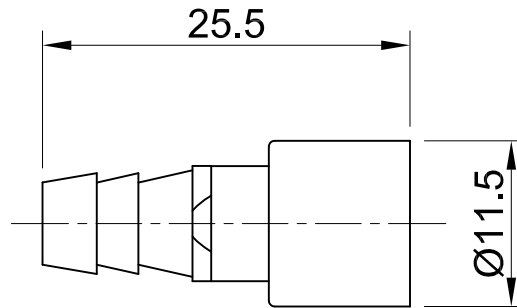

B

B

C

C

D

D

Tube fitting insert for tubing size ID 6 mm

| | | | | | |
|---|--|----------------------------|---------------------------|------------------------|--------------|
|  InKonn[®] InKonn (Suzhou) Electric Technology Co.,Ltd. |  All Dimensions in mm Original Size DIN A4 | Date 2022-5-5 | Drawing No. TC5236362 | Rev. A00 | Scale 2:1 |
| | Type Name CP-6-F/P | Part No. 10 38 000 7223 | Created by Shuxu Huang | Checked by Yiyi Luo | Page 1/1 |